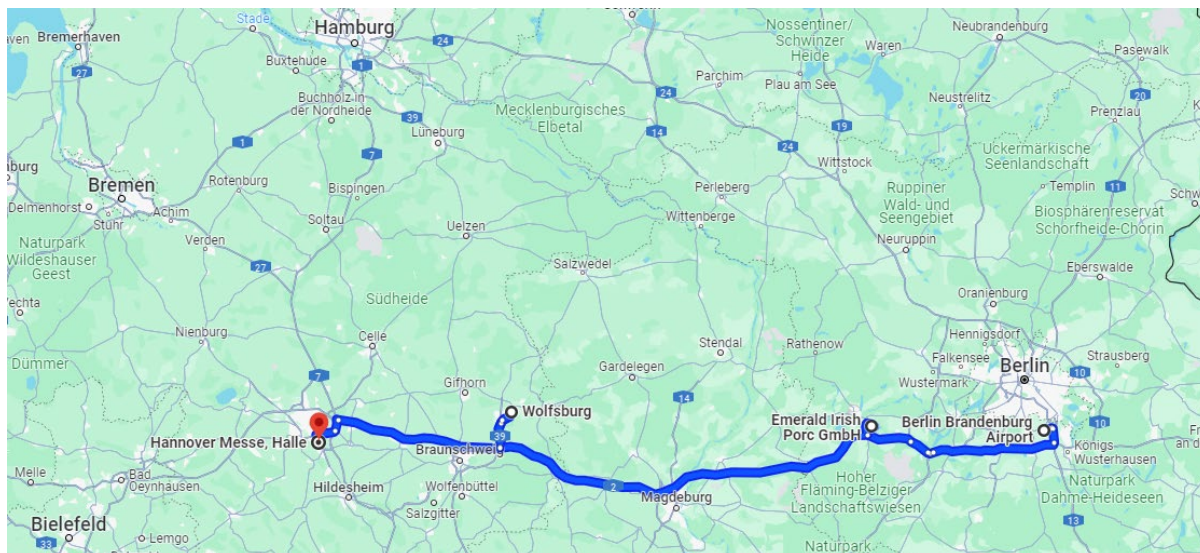

Draft Itinerary IFBA German Study Tour - Monday 11th November to Sunday 17th November

Monday 11th November: Depart Dublin Airport at 15.30 and arrive in Berlin at 18.50 (direct flight)
Overnight in Berlin – (Transfer by coach)

Tuesday 12th November: Visit Farms (TBC) in vicinity of Emerald Irish Pork GmbH (Travel by coach):
Rietzerberg 5
14797
Kloster Lehnin
OT Rietz

Overnight in Wolfsburg

Wednesday 13th November: Attend Eurotier in Hannover (Travel by coach)
Overnight in Wolfsburg

Thursday 14th November: Attend Eurotier in Hannover (Travel by coach)
Overnight in Wolfsburg

Friday 15th November: AM – Proposed Visit to Volkswagen Autostadt - Visitor's Centre & Museum (TBC)
PM – Farm visits between Wolfsburg & Berlin (TBC)

Overnight in Berlin

Saturday 16th November: Free time in Berlin
Overnight in Berlin

Sunday 17th November: Depart Berlin Airport at 10.20 and arrive in Dublin at 12.00 Noon (direct flight)

Distances:

Berlin Airport to Emerald Irish Porc GmbH - 80km

Emerald Irish Porc GmbH to Wolfsburg – 165km

Wolfsburg to Eurotier Hannover – 90km